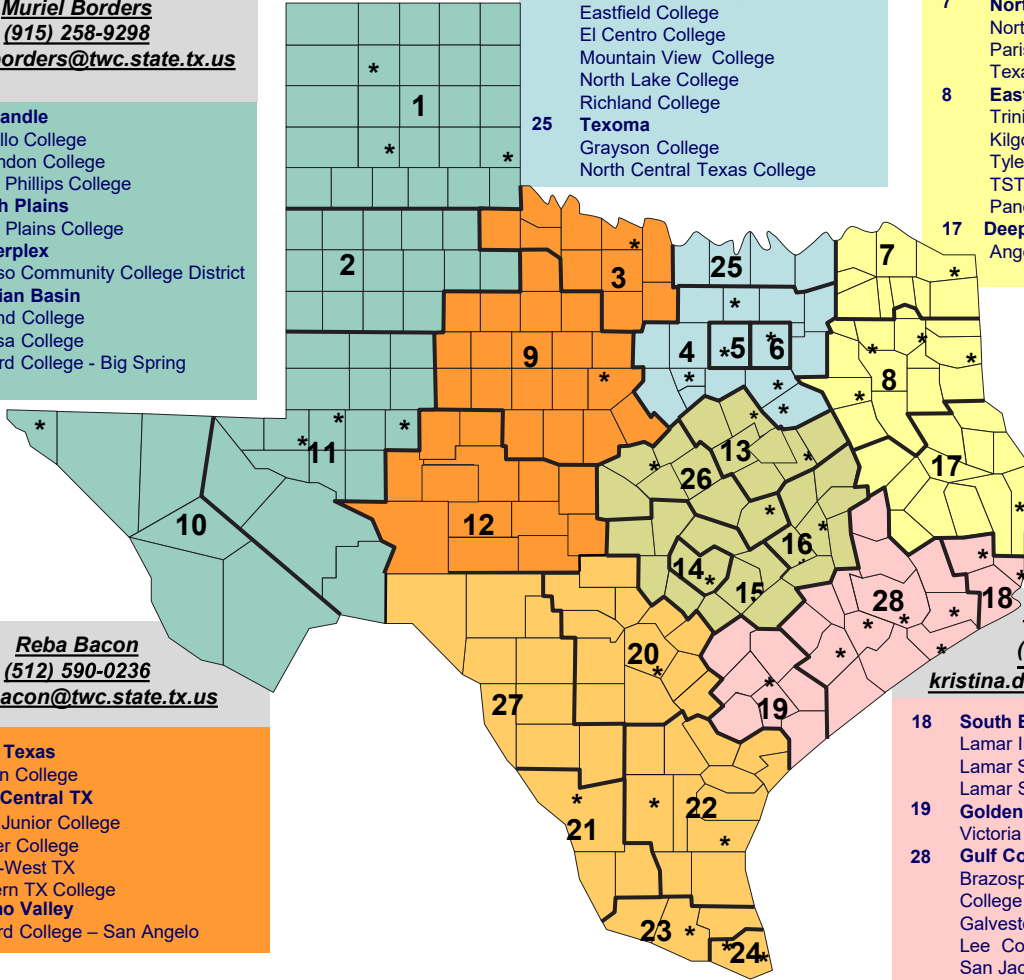

Employer Engagement and Community Outreach Regions

Seth Green
(512) 590-9618
seth.Green@twc.state.tx.us

- 4 **North Central TX**
Collin College
Weatherford College
Navarro College
TSTC-North Texas (Marlon Drakes)
- 5 **Tarrant County**
Tarrant County College
- 6 **Greater Dallas**
DCCCD- District
Brookhaven College
Cedar Valley College
Eastfield College
El Centro College
Mountain View College
North Lake College
Richland College
- 25 **Texoma**
Grayson College
North Central Texas College

Prady Mahale
(512) 809-6791
prady.mahale@twc.state.tx.us

- 7 **North East TX**
Northeast Texas CC
Paris Jr. College
Texarkana College
- 8 **East Texas**
Trinity Valley CC
Kilgore College
Tyler Junior College
TSTC- Marshall
Panola College
- 17 **Deep East TX**
Angelina College

Muriel Borders
(915) 258-9298
muriel.borders@twc.state.tx.us

- 1 **Panhandle**
Amarillo College
Clarendon College
Frank Phillips College
- 2 **South Plains**
South Plains College
- 10 **Borderplex**
El Paso Community College District
- 11 **Permian Basin**
Midland College
Odessa College
Howard College - Big Spring

Kristina DeWitty
(832) 707-6122
kristina.dewitty@twc.state.tx.us

- 18 **South East TX**
Lamar Institute of Tech.
Lamar St College-Orange
Lamar St College-Port Arthur
- 19 **Golden Crescent**
Victoria College
- 28 **Gulf Coast**
Brazosport College
College of the Mainland
Galveston College
Lee College
San Jacinto College District
Alvin Community College
Wharton County Jr. College
Houston CC System
Lone Star College System
TSTC-Fort Bend (Marlon Drakes)